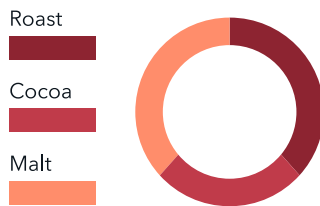

MAC & JACK'S

BREWING CO.

LIGHT BODY AND LOW BITTERNESS – MAKING IT A MORE SESSIONABLE PORTER.

FLAVOR

Notes of chocolate and coffee welcome the taste buds, finishing dry with a bit of smokiness that slowly becomes more present as the beer lingers on the palate.

BEER PROFILE

ABV	IBU	MALTS	HOPS
4.8%	26	Two-row, Five different specialty malts	• Nugget

AVAILABILITY

SEASON	CANS	KEGS
Year-round	• 6 pack, 12 fl. oz.	• 15.5 gal 1/2 bbl • 7.75 gal 1/4 bbl • 5.16 gal 1/6 bbl